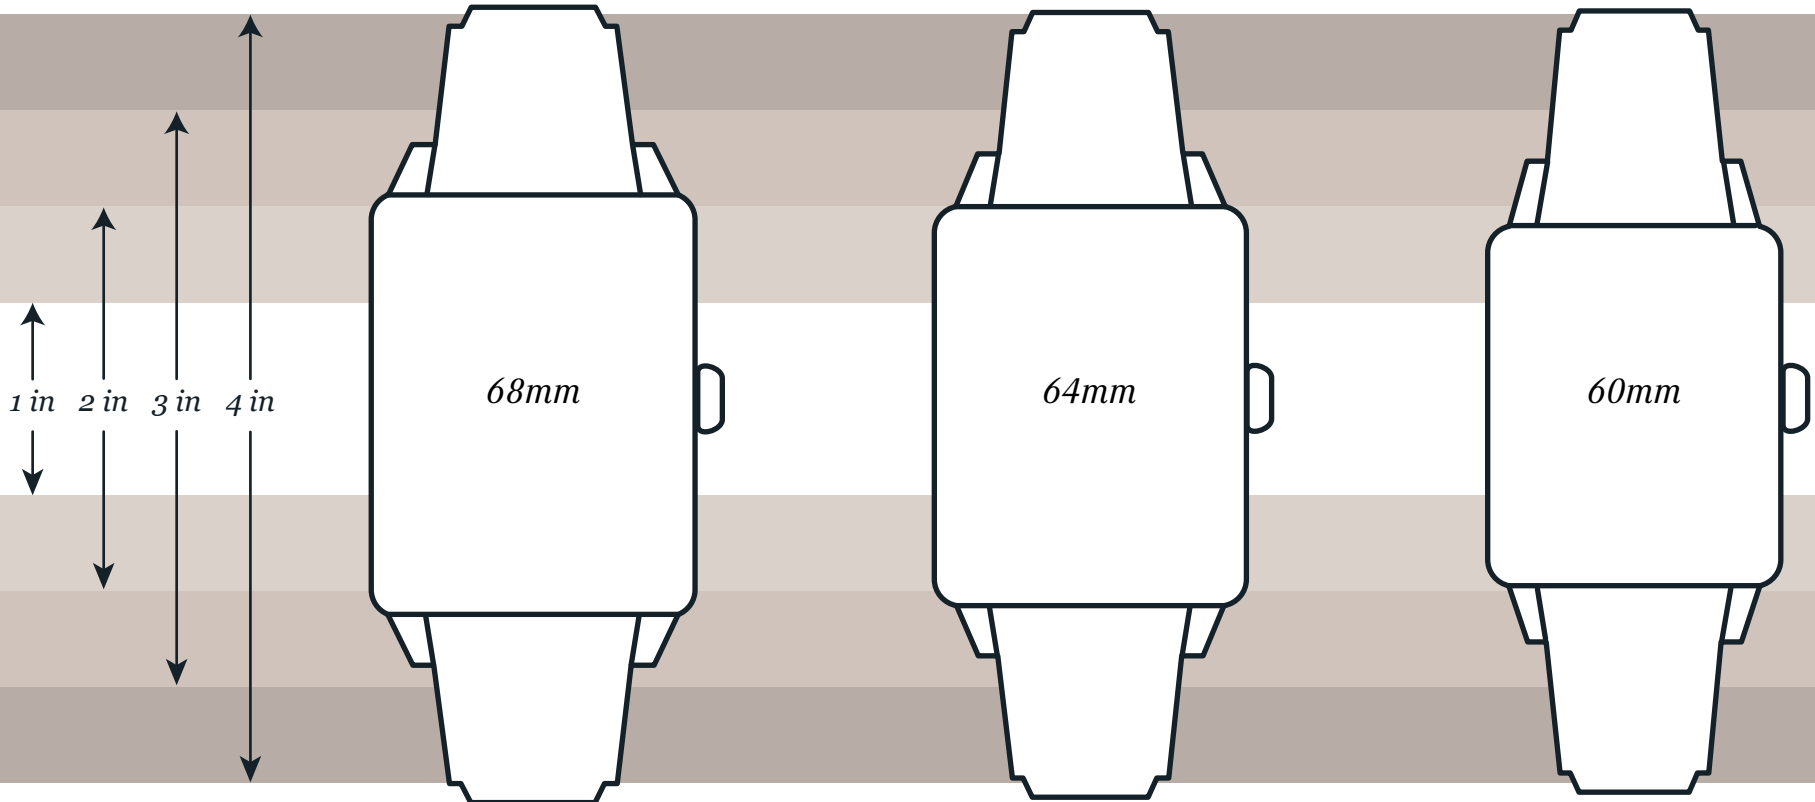

# The Official Watch Station Fit Guide

We created this printable size guide for your convenience. Simply print, cut out your preferred size options and hold against your wrist to determine the scale that looks best on you.