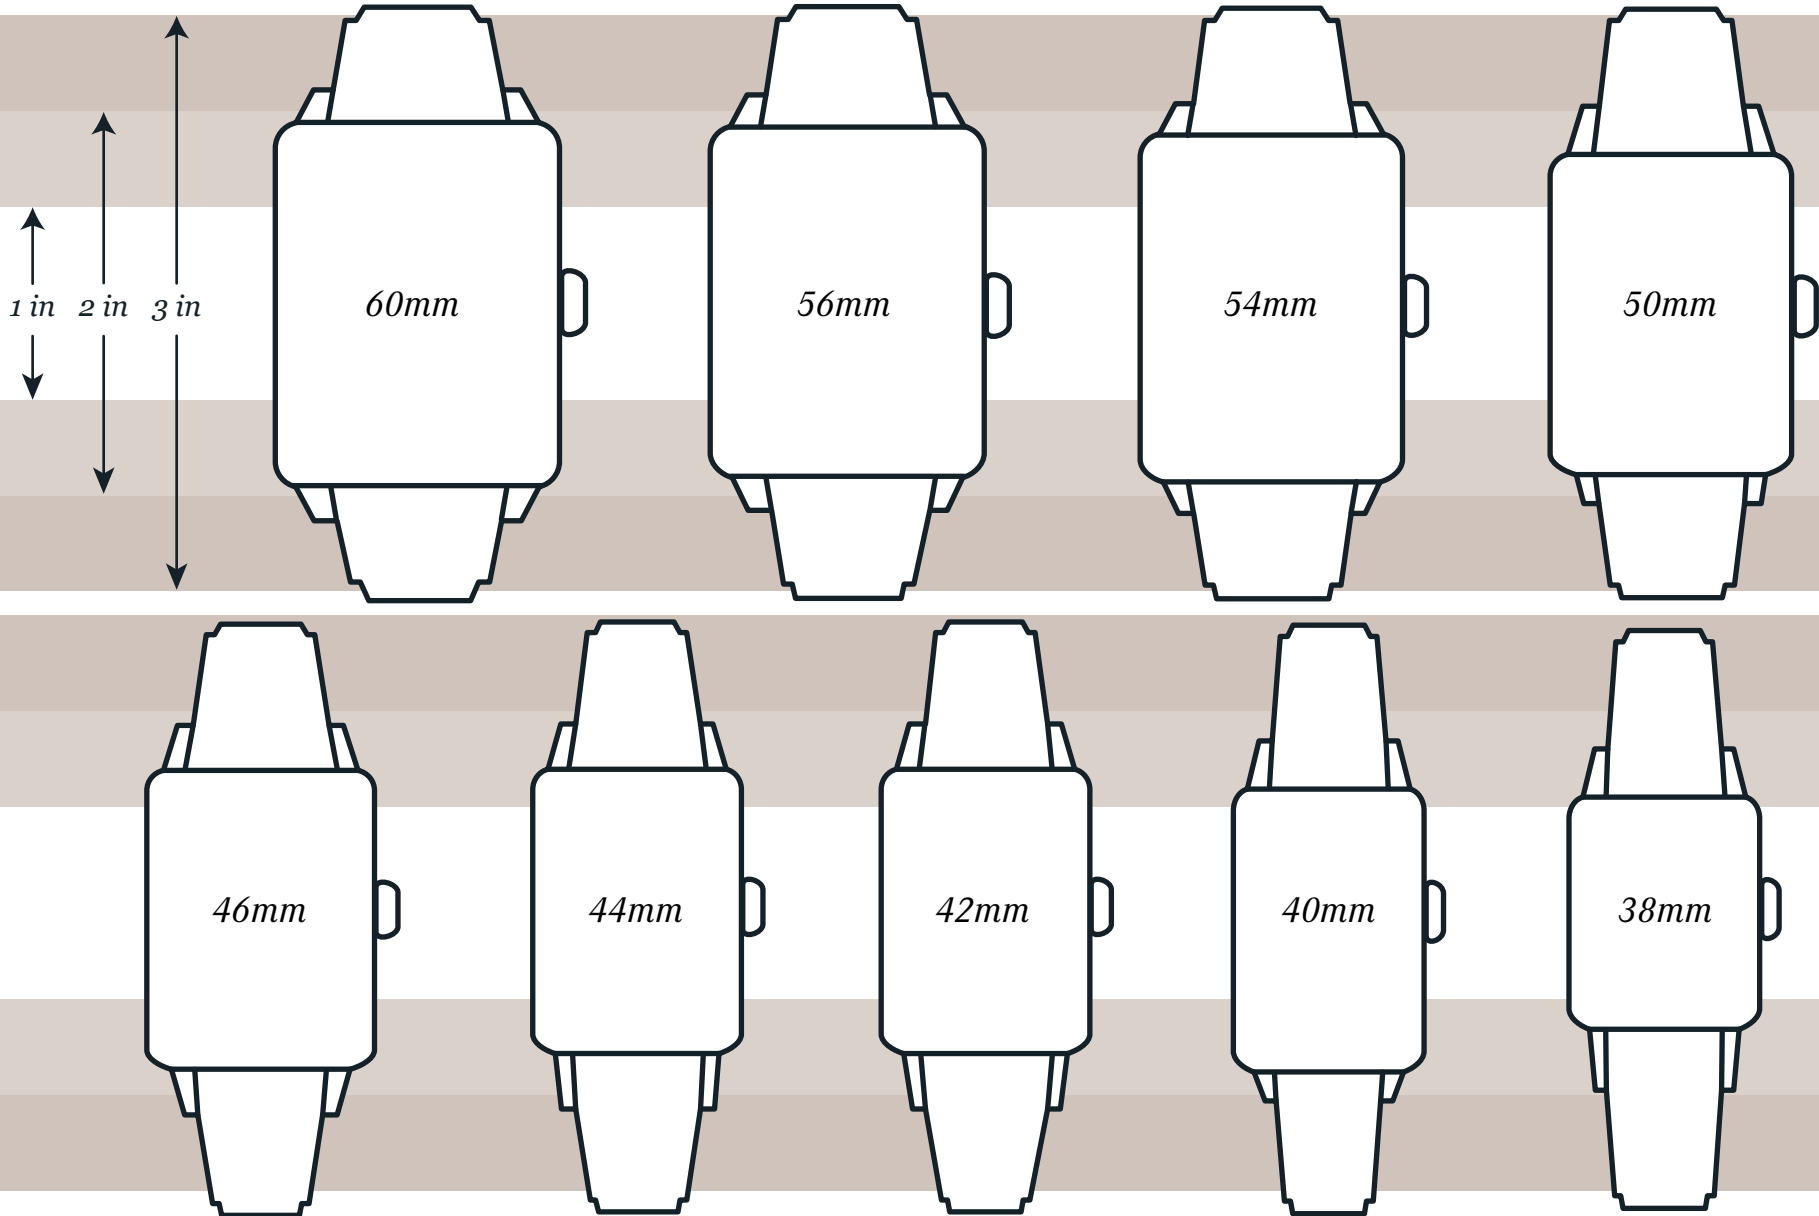

# The Official Watch Station Fit Guide

We created this printable size guide for your convenience. Simply print, cut out your preferred size options and hold against your wrist to determine the scale that looks best on you.