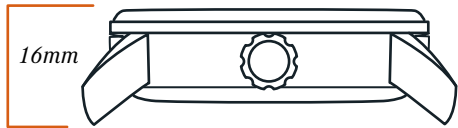

# The Official Watch Station Fit Guide

We created this printable size guide for your convenience. Simply print, cut out your preferred size options and hold against your wrist to determine the scale that looks best on you.