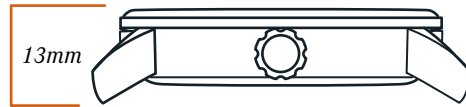

# The Official Watch Station Fit Guide

We created this printable size guide for your convenience. Simply print, cut out your preferred size options and hold against your wrist to determine the scale that looks best on you.